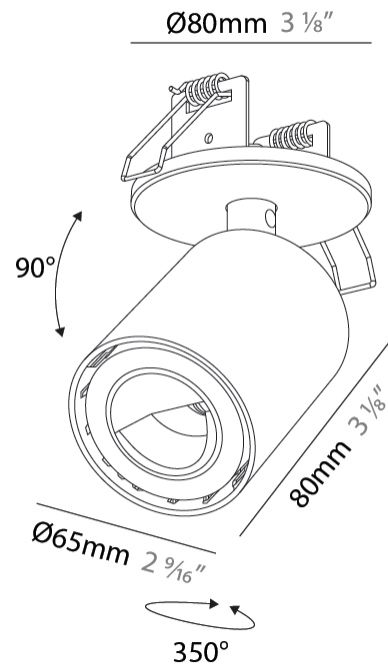

GENERAL

Series: Oiko Pro In
Brand: Prolicht
Division: Architectural
Mounting Type: Surface
Mounting Location: Ceiling
Subcategory: Wallwash

PHYSICAL

Shape: Cylinder
Diameter (mm): 65
Diameter (in): 2 9/16
Height (mm): 120
Depth (mm): 50
Height (in): 4 3/4
Depth (in): 1 15/16
Light Distribution: Adjustable / Direct
Fixture Finish: SSR / BKV / CWI / CRY / HAB / UFT / ITA / RUA / FTG / MYG / LOD / PUS / FRO / FUP / KIA / POP / BLS / SPG / MEY / GOH / GUM / CHC / COM / ABZ / JAG / OBR / MOS / ROR
Fixture Material: Aluminum
Cut-out Measurements: 68mm / 2 11/16"

OPTICAL

Adjustability: Rotational 350°; Tilt 90°
--

RATINGS AND CERTIFICATIONS

Certified By: CSA Certified to UL and CSA Standards
IP rating: IP20

A3D342-

PROJECT

TYPE

SPECIFIER

GENERAL

Series: Oiko Pro In
Brand: Prolicht
Division: Architectural
Mounting Type: Surface
Mounting Location: Ceiling
Subcategory: Spots

PHYSICAL

Shape: Cylinder
Diameter (mm): 65
Diameter (in): 2 ⁹ / ₁₆
Height (mm): 120
Depth (mm): 50
Height (in): 4 ³ / ₄
Depth (in): 1 ¹⁵ / ₁₆
Light Distribution: Adjustable / Direct
Fixture Finish: SSR / BKV / CWI / CRY / HAB / UFT / ITA / RUA / FTG / MYG / LOD / PUS / FRO / FUP / KIA / POP / BLS / SPG / MEY / GOH / GUM / CHC / COM / ABZ / JAG / OBR / MOS / ROR
Fixture Material: Aluminum
Cut-out Measurements: 68mm / 2 11/16"

GENERAL

Series: Oiko Pro In
 Brand: Prolicht
 Division: Architectural
 Mounting Type: Trimless
 Mounting Location: Ceiling
 Subcategory: Spots

PHYSICAL

Shape: Cylinder
 Diameter (mm): 65
 Diameter (in): 2 ⁹/₁₆
 Height (mm): 120
 Depth (mm): 50
 Height (in): 4 ³/₄
 Depth (in): 1 ¹⁵/₁₆
 Light Distribution: Adjustable / Direct
 Fixture Finish: SSR / BKV / CWI / CRY / HAB / UFT / ITA / RUA / FTG / MYG / LOD / PUS / FRO / FUP / KIA / POP / BLS / SPG / MEY / GOH / GUM / CHC / COM / ABZ / JAG / OBR / MOS / ROR
 Fixture Material: Aluminum
 Cut-out Measurements: 68mm / 2 11/16"