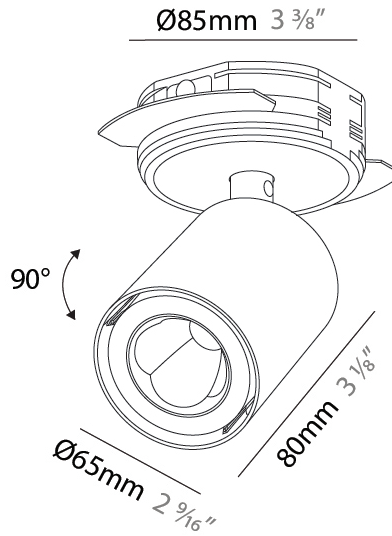

GENERAL

Series: Oiko Pro In
Brand: Prolicht
Division: Architectural
Mounting Type: Trimless
Mounting Location: Ceiling
Subcategory: Spots

PHYSICAL

Shape: Cylinder
Diameter (mm): 65
Diameter (in): 2 ⁹/₁₆
Height (mm): 120
Depth (mm): 50
Height (in): 4 ³/₄
Depth (in): 1 ¹⁵/₁₆
Light Distribution: Adjustable / Direct
Fixture Finish: SSR / BKV / CWI / CRY / HAB / UFT / ITA / RUA / FTG / MYG / LOD / PUS / FRO / FUP / KIA / POP / BLS / SPG / MEY / GOH / GUM / CHC / COM / ABZ / JAG / OBR / MOS / ROR
Fixture Material: Aluminum
Cut-out Measurements: 68mm / 2 11/16"

ELECTRICAL

Lamp Type: LED
Input Wattage (W): 14.4
Total Output Wattage (W): 13.1
Dimming: Tri-Mode (Non-Dimming and Phase Dimming (120Vac only) and 0-10V Dimming)
Driver Included: No
Driver Location: Remote
Driver Type: Constant Current - Universal
Driver Class: Class 2
Input Voltage (V): 120 - 277
Constant Current (MA): 700

LED

Number of LEDs: 1
Color Temperature (°K): 2700 / 3000 / 3500 / 4000
Max. Delivered Lumen (lm): 1175 - 1381
Nominal Lumen (lm): 1242 - 1460
CRI: >90 CRI
Lamp Life (hrs): 50000

OPTICAL

Beam Angle: 62
Adjustability: Rotational 350°; Tilt 90°

RATINGS AND CERTIFICATIONS

Certified By: CSA Certified to UL and CSA Standards
IP rating: IP20

PROJECT
TYPE
SPECIFIER
QUANTITY
DATE